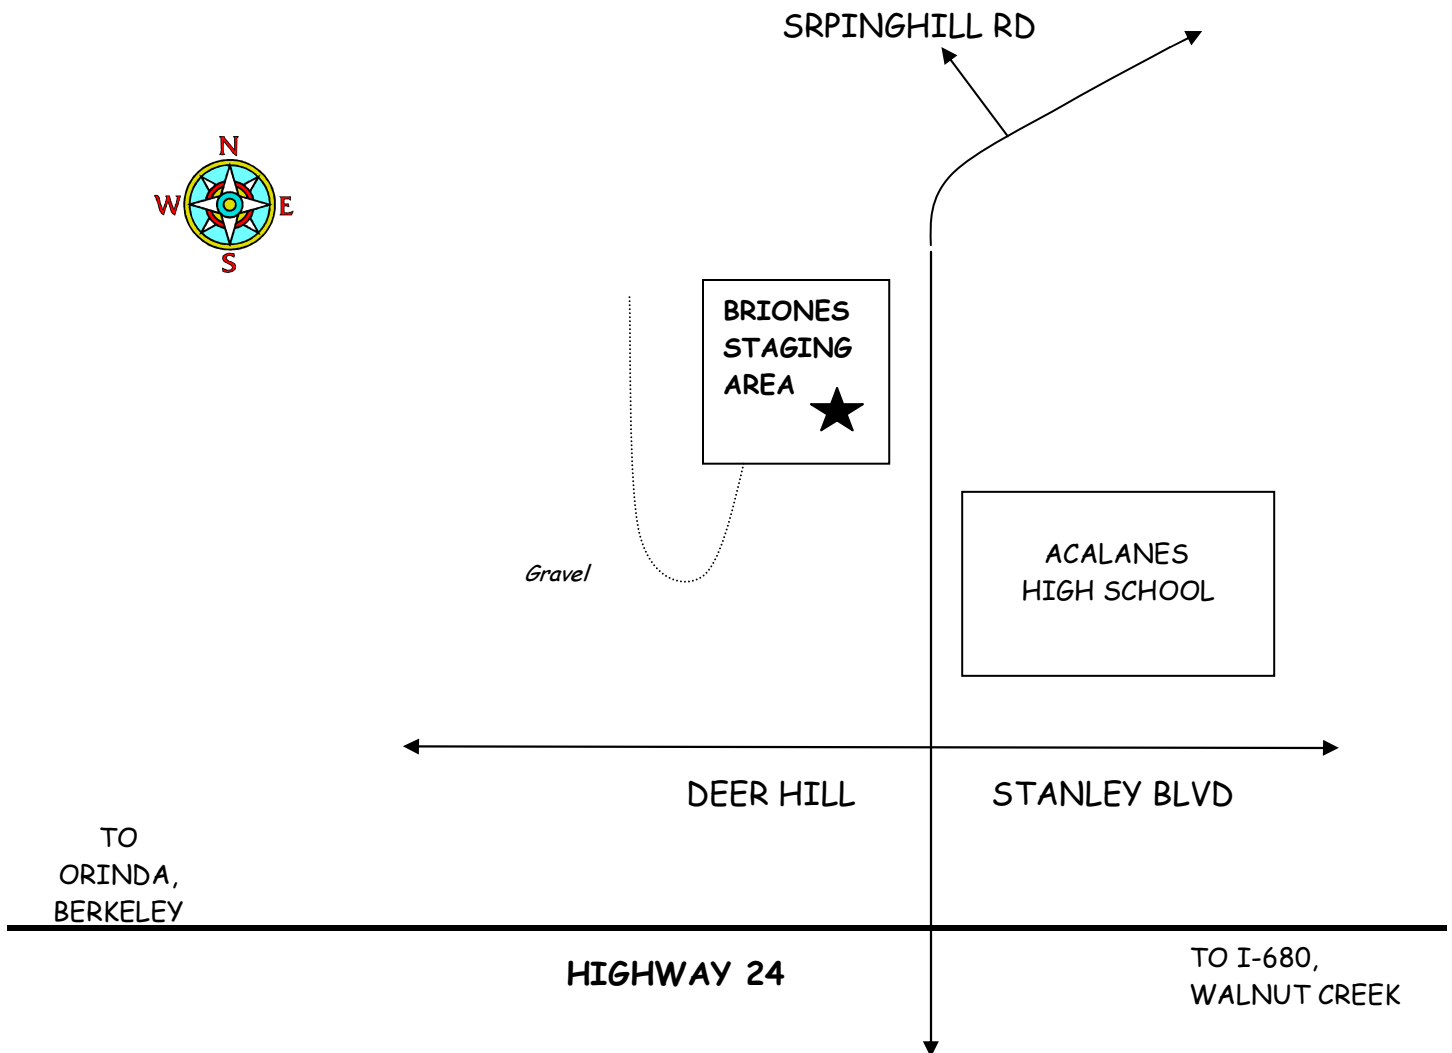

# Directions to Ranch Camp

1251 Pleasant Hill Rd, Lafayette 94549

## From 24 Heading East:

Take North Pleasant Hill Road Exit  
At Springhill Rd Stoplight, make a U-Turn  
After 150 ft, turn Right into the Briones Staging Area

## From 24 Heading West:

Take North Pleasant Hill Road Exit  
At Springhill Rd Stoplight, make a U-Turn  
After 150 ft, turn Right into the Briones Staging Area

Ranch Camp Pick Up / Drop Off Spot is at the Briones Staging Area  
across the street from Acalanes High School.

# Directions to Roughing It Ranch Camp

- From Hwy. 24, take Pleasant Hill Rd. exit in Lafayette going north past Acalanes High School.
- At 2nd light, at intersection of Springhill Rd. (at Springhill School), make a U-turn going south on Pleasant Hill Rd.
- Turn right into EBR Park parking lot.
- The road up to Ranch camp is a **restricted** EBRP road, only for EBRP vehicles. No private vehicles may use this road at any time. The public may walk up the trail 1/2 mile hike).